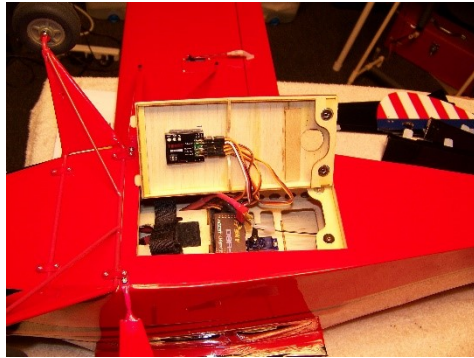

Eflite
PA-20
Pacer

Wingspan: 51 in
Length: 36 in
Features: Brushless
motor, ESC, Servos,
Flaps, Ready-to-Fly.
Optional 3-axis gyro.
Receiver and 3-S Lipo
battery not included.

\$150.00 Firm
Victor Madison
vemadison@yahoo.com